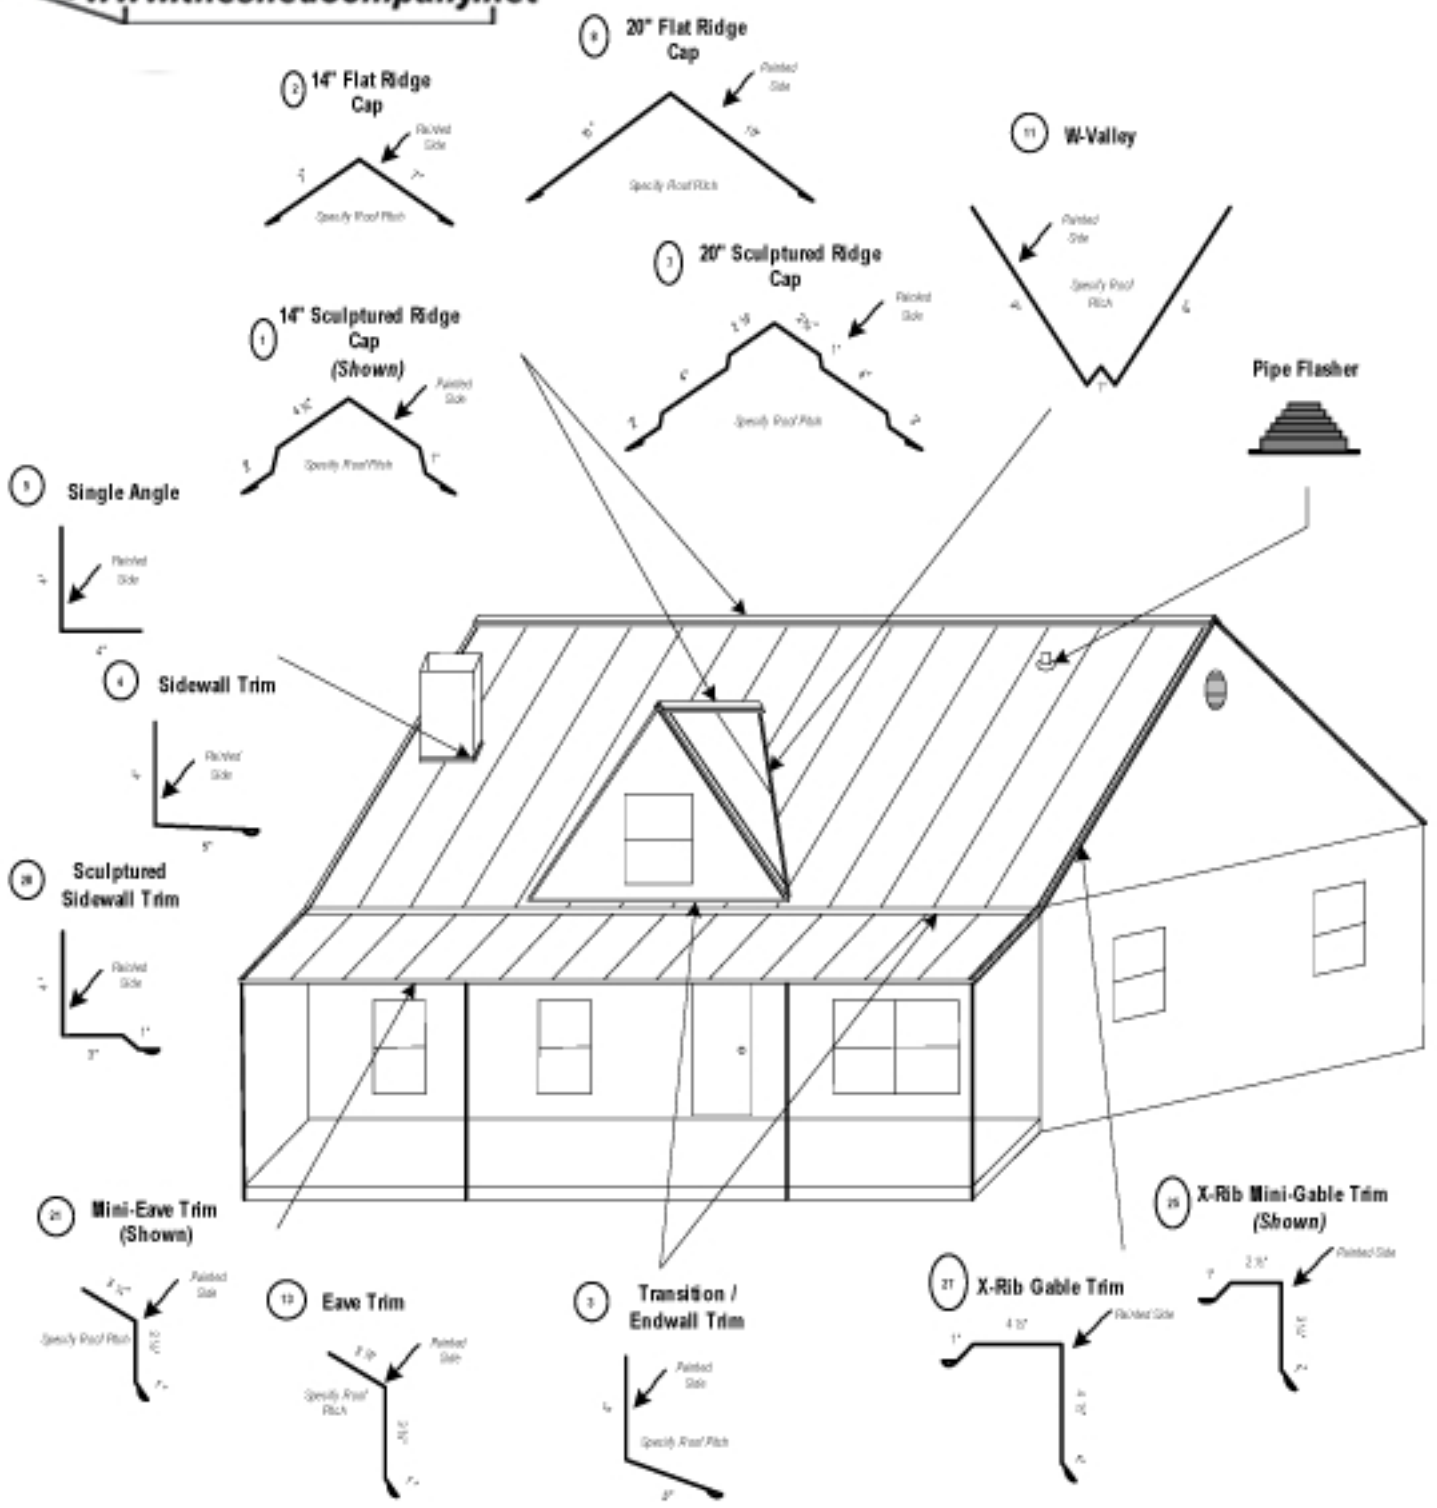

# Standard Residential Trim

*Items Not Shown To Scale  
All Trim Pieces are 10' 2" In Length*