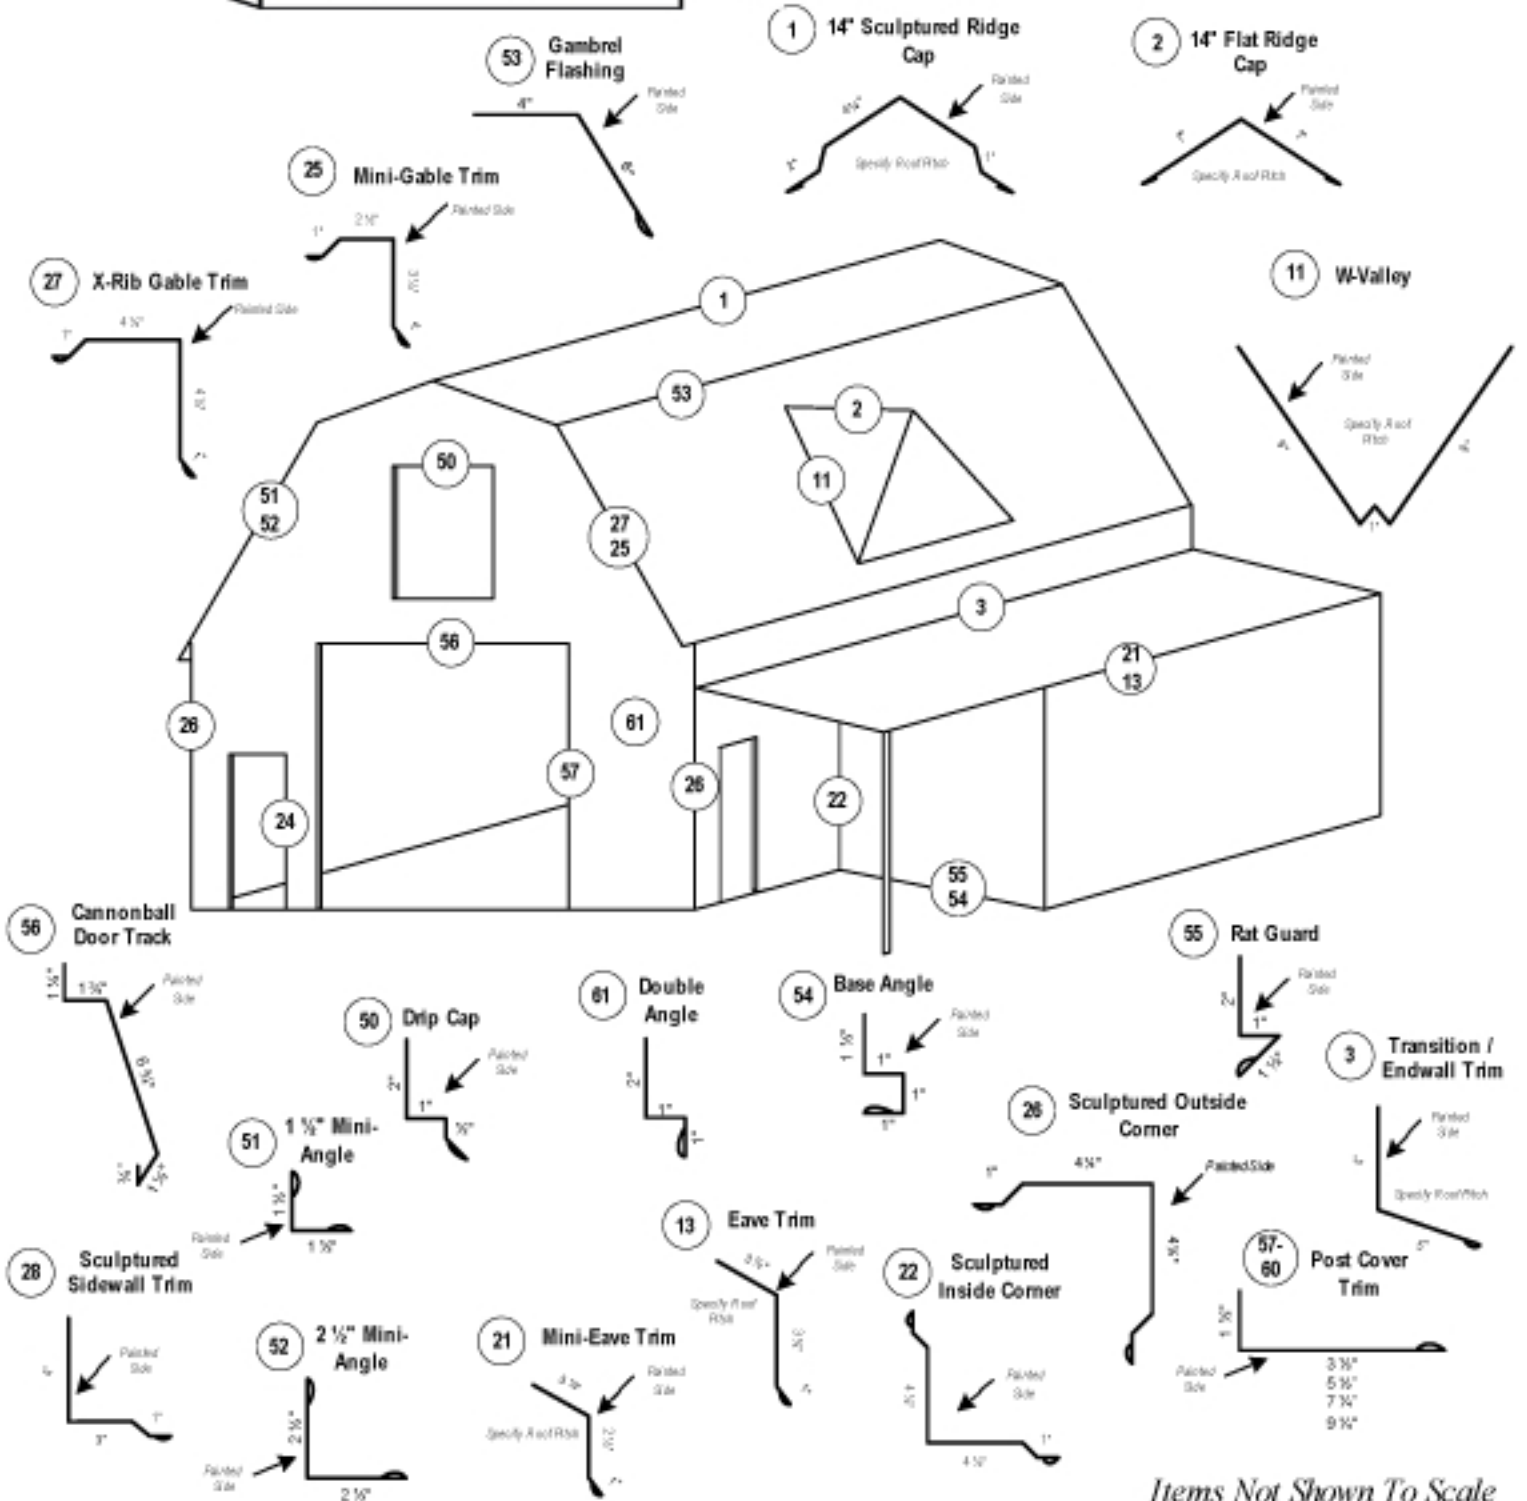

# Standard Post Frame Trim

*Items Not Shown To Scale  
All Trim Pieces are 10' 2" In Length*